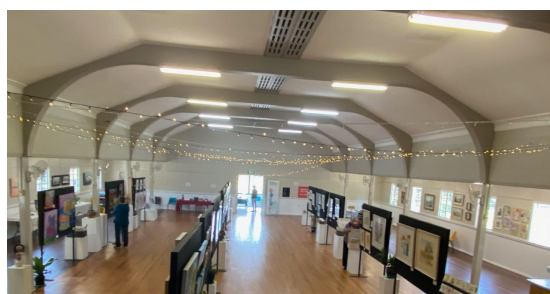

Bump out Sunday, 4 SEPT @ 3:30 pm

Petrie is a volunteer run organisation, so we will be host/hostess EACH day the exhibition is on. Consider taking some art to work on, Vashti (their creative director) says this attracts people walking by to come in and visit the gallery.

Parking is not allowed on Petrie Terrace during the weekday peak drive time, so we're organising a Closing Party with the Artists on Sunday from 1:00 - 3:00pm insted of a Friday Night Gala Opening.

Publicity:

I have contacted the Brisbane Times 4MMM /4zzz, 4BC, 97.3fm to provide a public service announcements for us. Petrie is already advertising the exhibition to their newsletter subscribers, and has added us to the Facebook Page as an event. Let me know if you hear or see these announcement!

aaaart.online

THE ROYAL QUEENSLAND
ART SOCIETY PRESENTS

A Breath of Fresh Art

Tuesday 30 August to Sunday
4 September 2022

Over 20 artists from aaaart.online exhibiting
in all mediums and styles: paintings, 3D
sculpture, unframed works, prints, and more...
live demos!

*Closing Party with the artists on
Sunday, 4 September from
1:00-3:30pm
$25 includes canapés, beverage and more*

Petrie Terrace Gallery
162 Petrie Terrace,
Brisbane, 4000
07 3367 1977

Gallery open:
Tuesday-Sunday
10 - 3:30

Scan here for
more
information

Results from The Kenilworth Exhibition